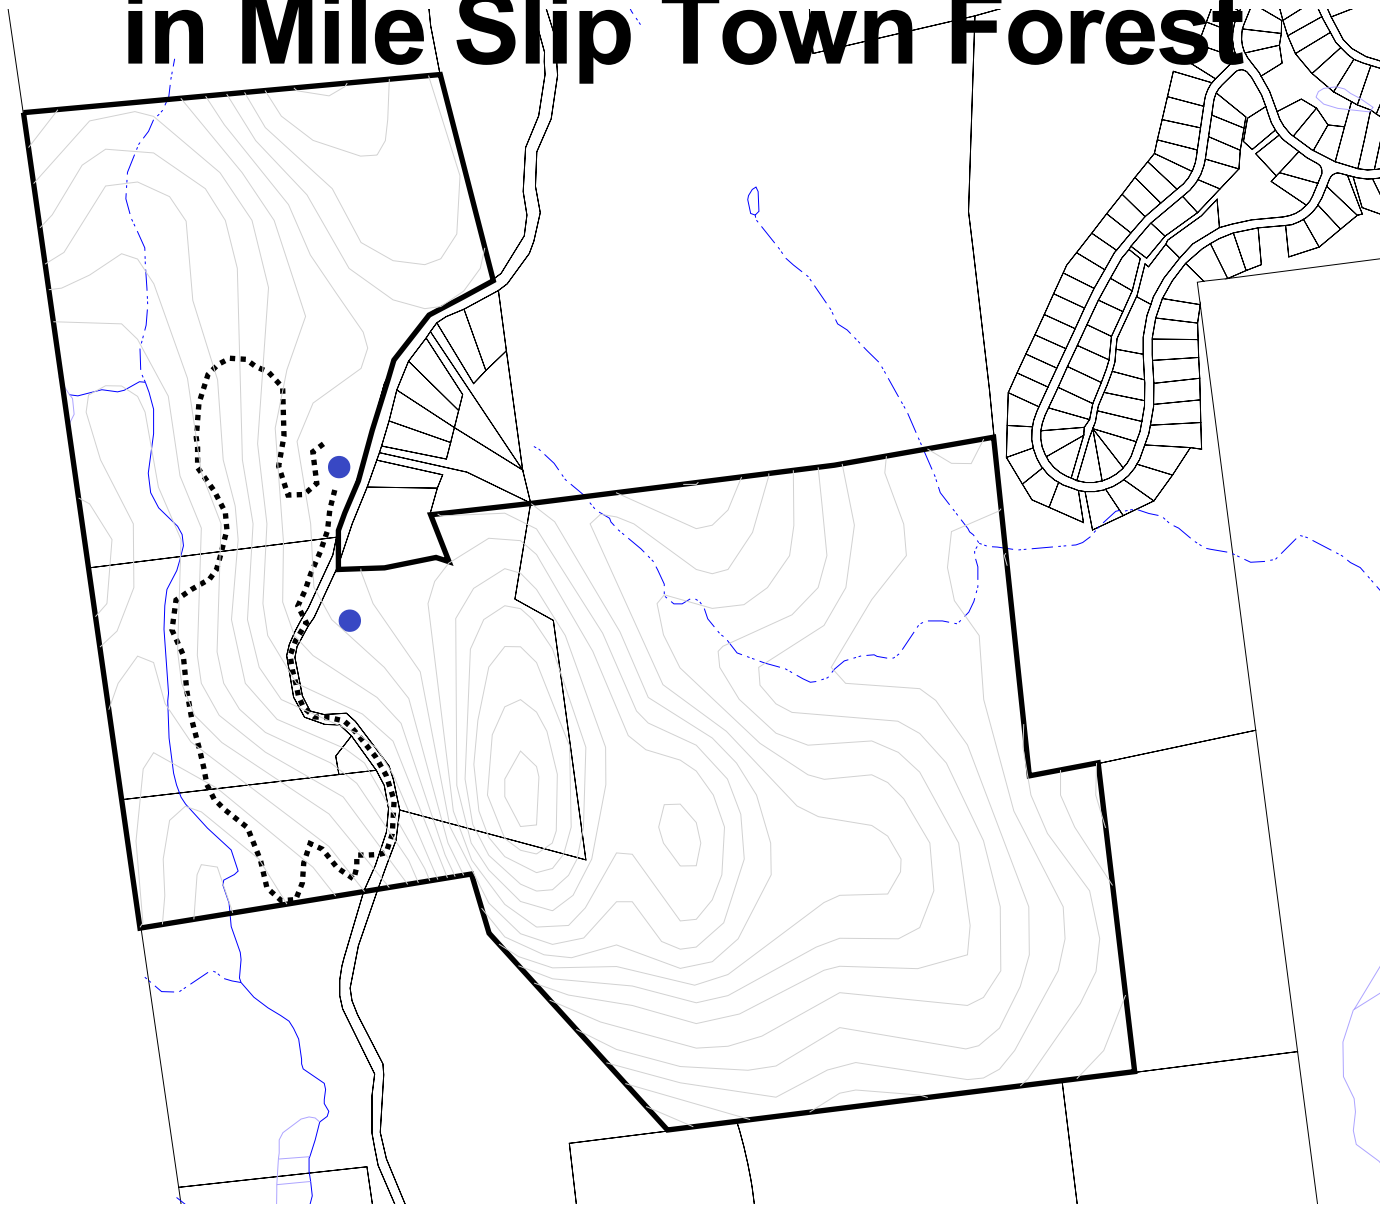

Mitchell Brook Trail in Mile Slip Town Forest

-  Trailparking
-  Mile Slip Town Forest
-  Mitchell Brook Trail
-  Mitchell Brook

Contours are 20 ft.